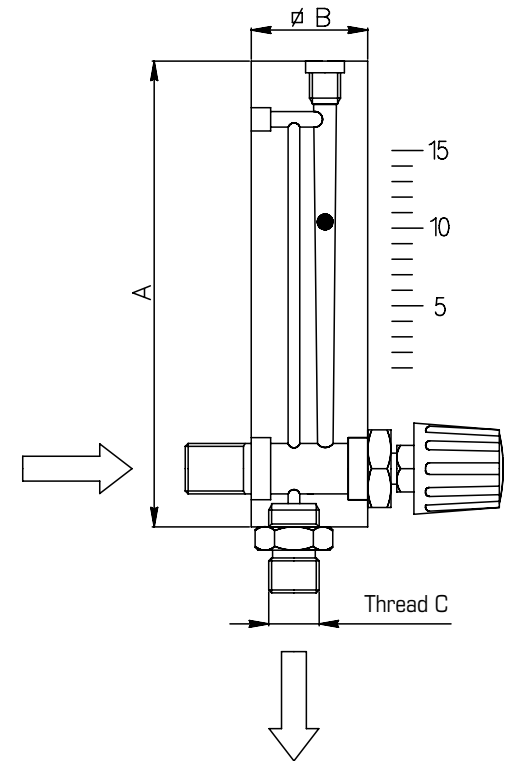

Direct reading flowmeters type RM

Execution 1
With square connections

Execution 2
With lateral connections

Execution 3
With frontal connections